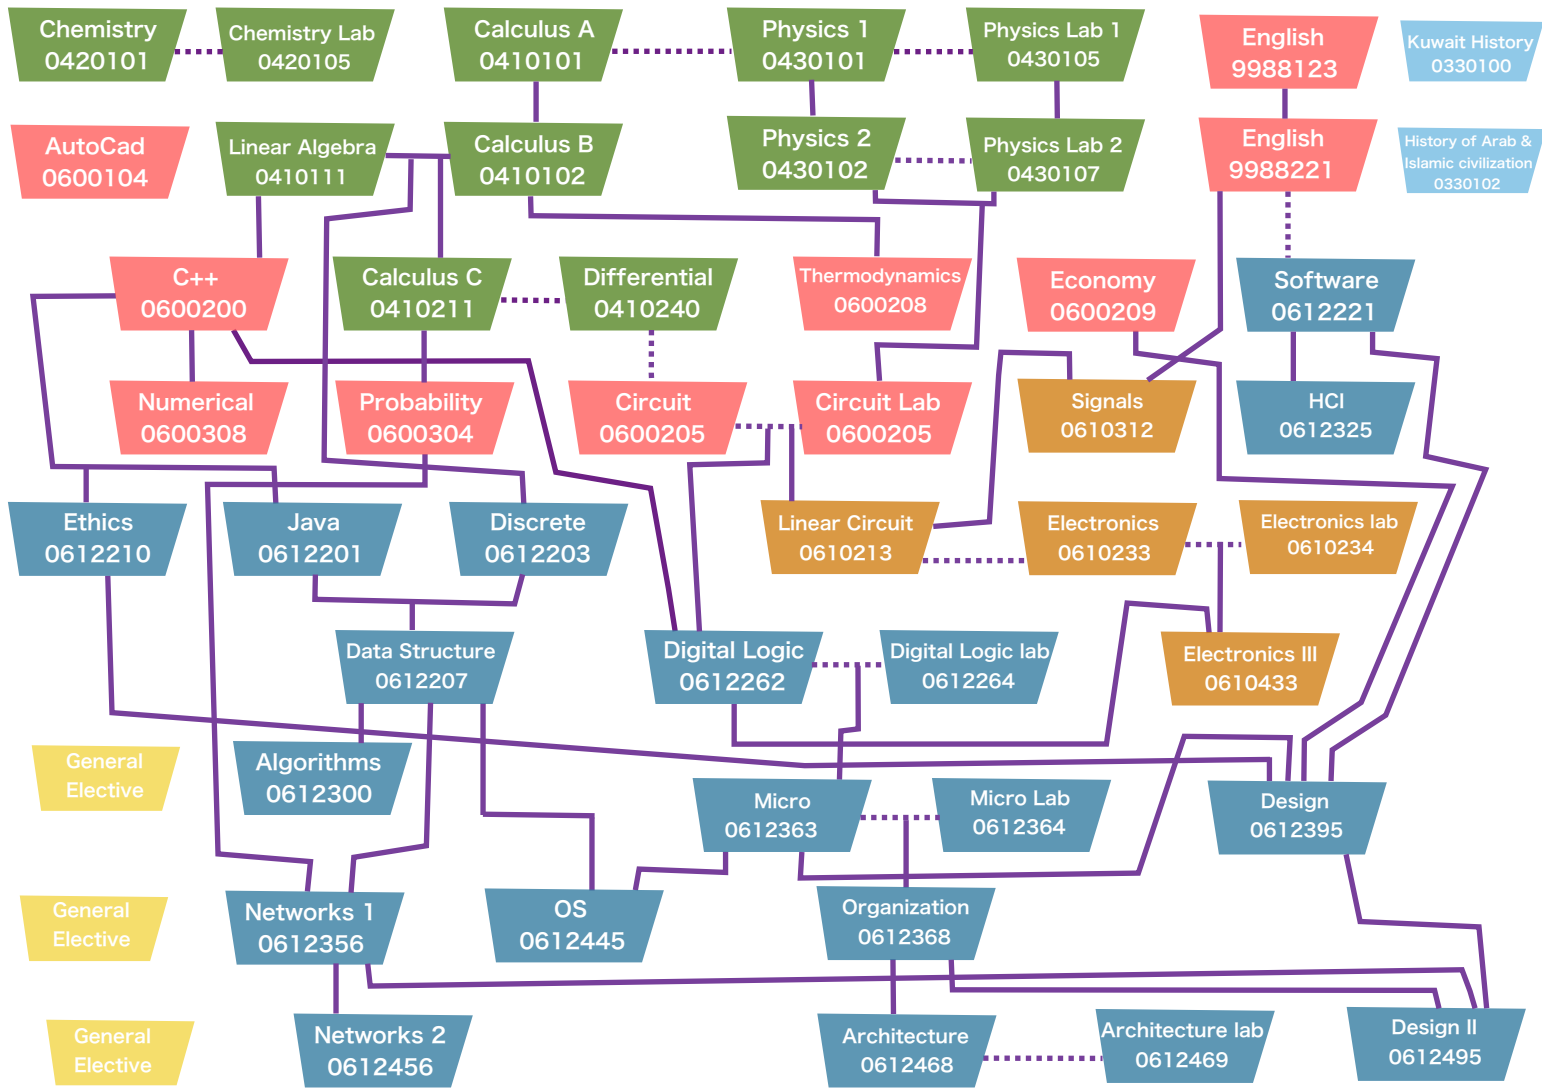

MAJOR SHEET

- Science Courses
 - General Engineering Courses
 - Computer Engineering Courses
 - Electrical Engineering Courses
- Co - requisite ————— Pre - requisite

Electives : CpE Courses*

*You must take at least 1 hardware and 1 software electives.
 You can also take courses from another engineering departments.
 You must take 4 electives

// COMPUTER ENGINEERING SOCIETY

@CpESQ8